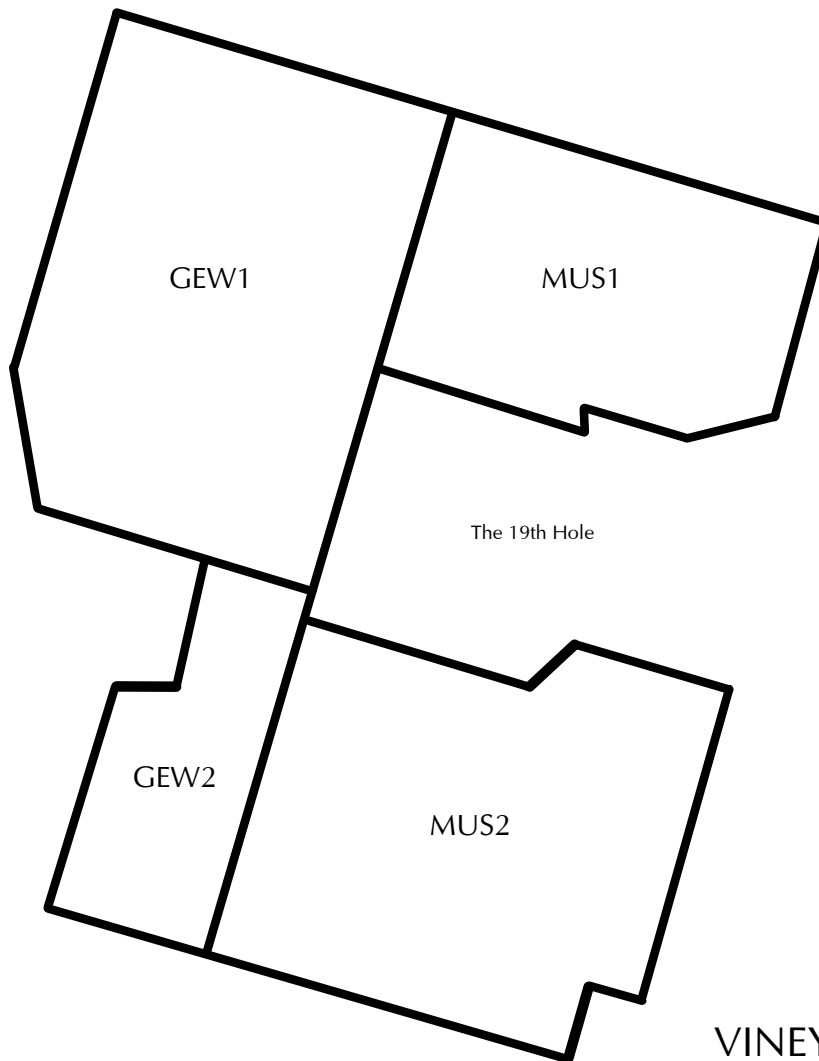

JOIE *farm*

SECRET MOUNTAIN VINEYARD OLIVER

Planted: 1999
 Vineyard Area: 41 Acres
 Soil: Alluvial, Coarse Sand,
 Gravel, Sandy Loam
 Elevation: 420-430m
 Aspect: Southwestern
 Certified Organic: 2018
 Wines: TBD

VINEYARD BLOCK LEGEND

- Cabernet Franc : CF
- Chardonnay : CH
- Gamay : GA
- Pinot Blanc : PB
- Pinot Gris : PG
- Pinot Noir : PN
- Sauvignon Blanc : SB

JOIE *farm*

Planted: 1982
Vineyard Area: 11 Acres
Soil: Sandy Loam
Elevation: 500-560m
Aspect: Southwestern
Wines: TBD

SMETHURST VINEYARD : NARAMATA

VINEYARD BLOCK LEGEND

Chardonnay : CH
Ehrenfelser : EF
Gamay : GA
Pinot Gris : PG
Pinot Noir : PN
Sauvignon Blanc : SB
Syrah : SY

JOIE *farm*

JOIEFARM VINEYARD : NARAMATA

Planted: 2007
Vineyard Area: 4 Acres
Soil: Sandy Loam
Elevation: 420-444m
Aspect: Western

Wines:
En Famille Gewürztraminer
En Famille Muscat
A Noble Blend
Moscato Frizzante

VINEYARD BLOCK LEGEND

Gewürztraminer : GEW
Muscat : MUS

JOIE *farm*

Planted: 2011
Vineyard Area: 2.88 Acres
Soil: Sandy Loam
Elevation: 393-461m
Aspect: Eastern
Wines:
A Noble Blend
Quotidien Brut
En Famille Riesling