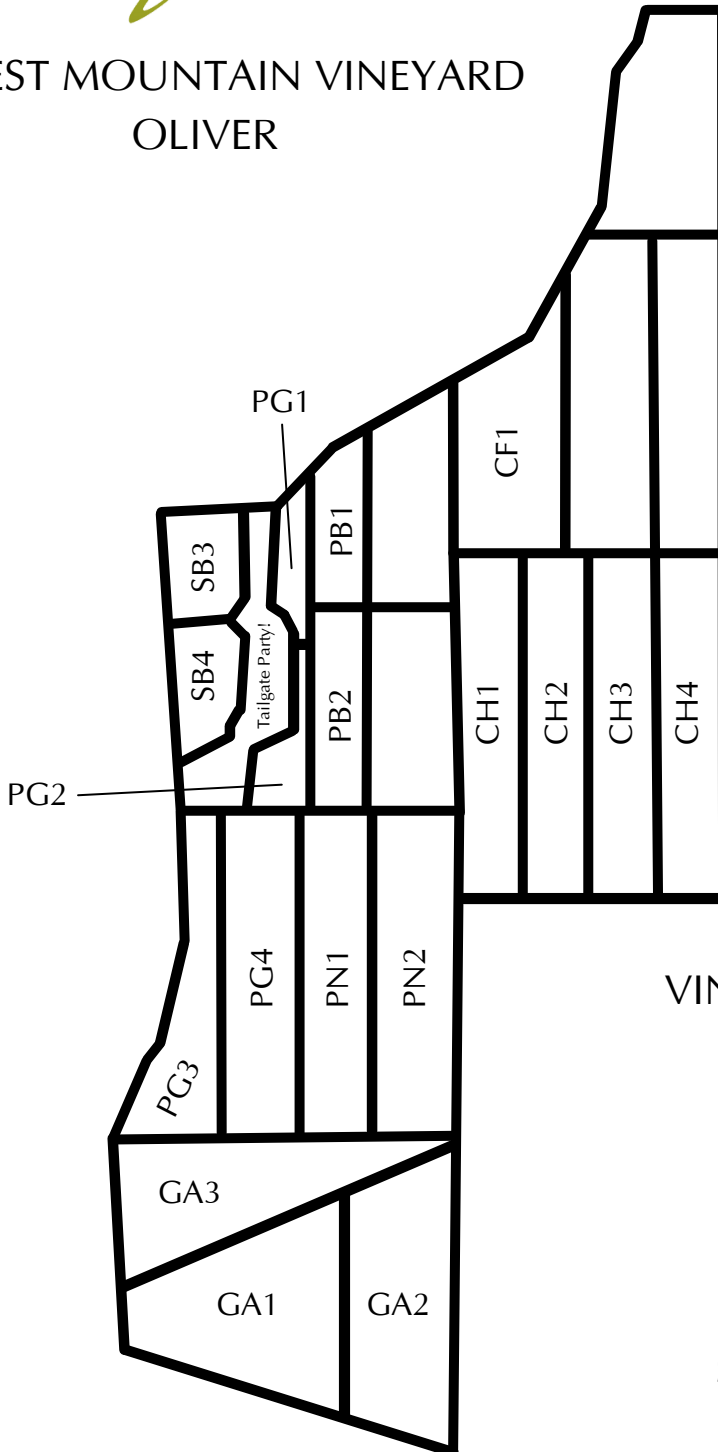

JOIE *farm*

SECRET MOUNTAIN VINEYARD OLIVER

Planted: 1999
 Vineyard Area: 41 Acres
 Soil: Alluvial, Coarse Sand,
 Gravel, Sandy Loam
 Elevation: 420-430m
 Aspect: Southwestern
 Certified Organic: 2018
 Wines: TBD

VINEYARD BLOCK LEGEND

- Cabernet Franc : CF
- Chardonnay : CH
- Gamay : GA
- Pinot Blanc : PB
- Pinot Gris : PG
- Pinot Noir : PN
- Sauvignon Blanc : SB

JOIE *farm*

Planted: 1982
Vineyard Area: 11 Acres
Soil: Sandy Loam
Elevation: 500-560m
Aspect: Southwestern
Wines: TBD

SMETHURST VINEYARD : NARAMATA

VINEYARD BLOCK LEGEND

Chardonnay : CH
Ehrenfelser : EF
Gamay : GA
Pinot Gris : PG
Pinot Noir : PN
Sauvignon Blanc : SB
Syrah : SY

JOIE *farm*

JOIEFARM VINEYARD : NARAMATA

Planted: 2007
Vineyard Area: 4 Acres
Soil: Sandy Loam
Elevation: 420-444m
Aspect: Western